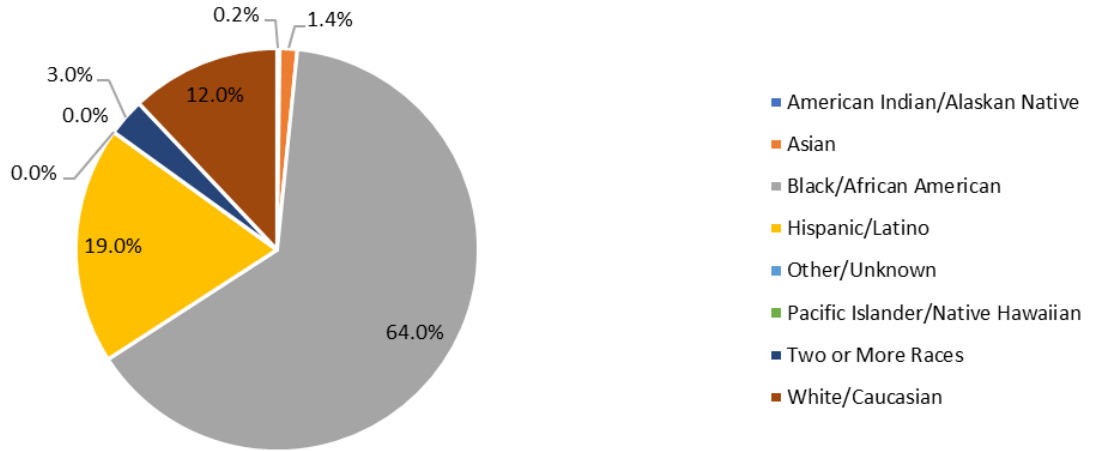

Measure 4: Ability of Completers to be Hired in Education Positions for Which They Have Been Prepared

DCPS Students by Racial Ethnic Group

HUSOE Completers by Racial Ethnic Group