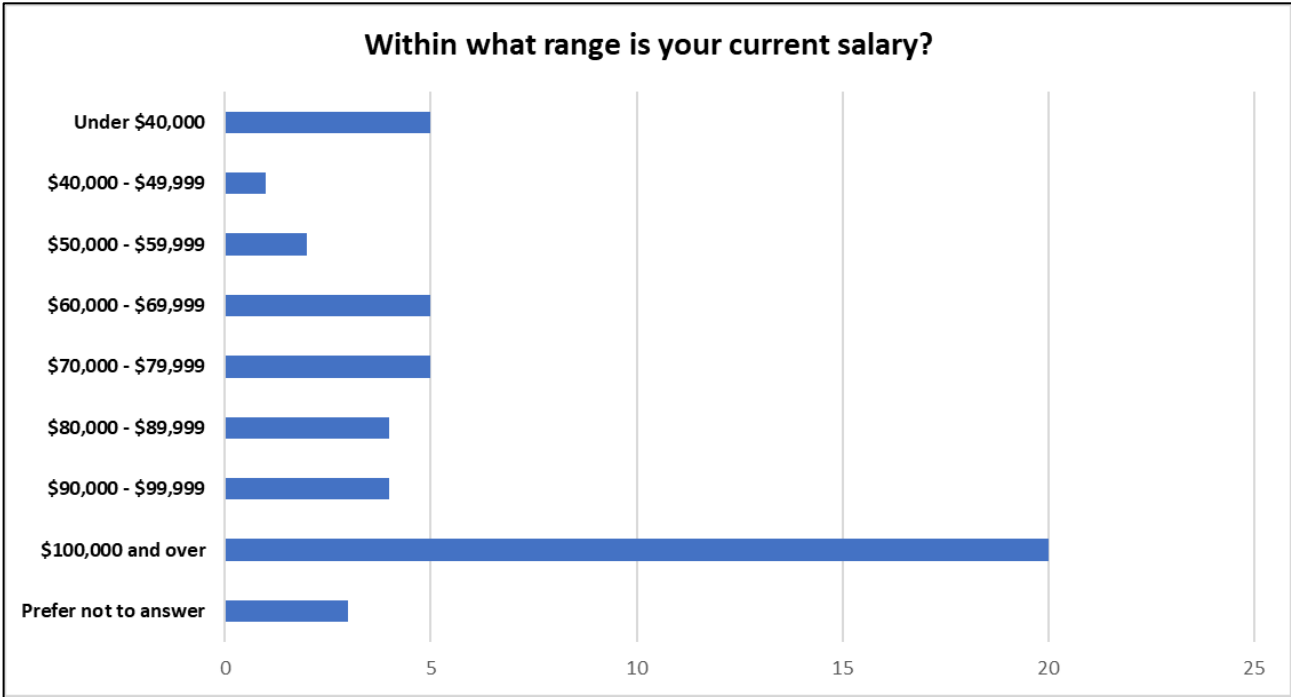

Measure 4: Ability of Completers to be Hired in Education Positions for Which They Have Been Prepared

DCPS Students by Racial Ethnic Group

HUSOE Completers by Racial Ethnic Group