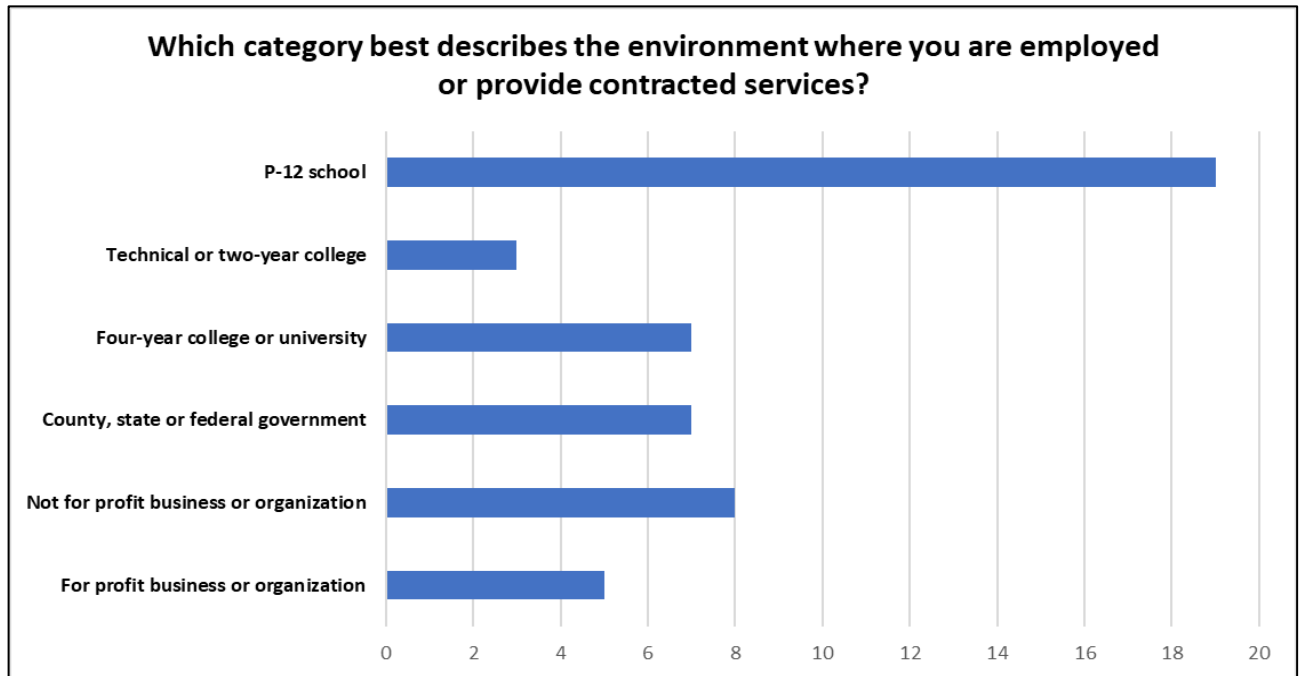

Measure 4: Ability of Completers to be Hired in Education Positions for Which They Have Been Prepared

DCPS Students by Racial Ethnic Group

HUSOE Completers by Racial Ethnic Group